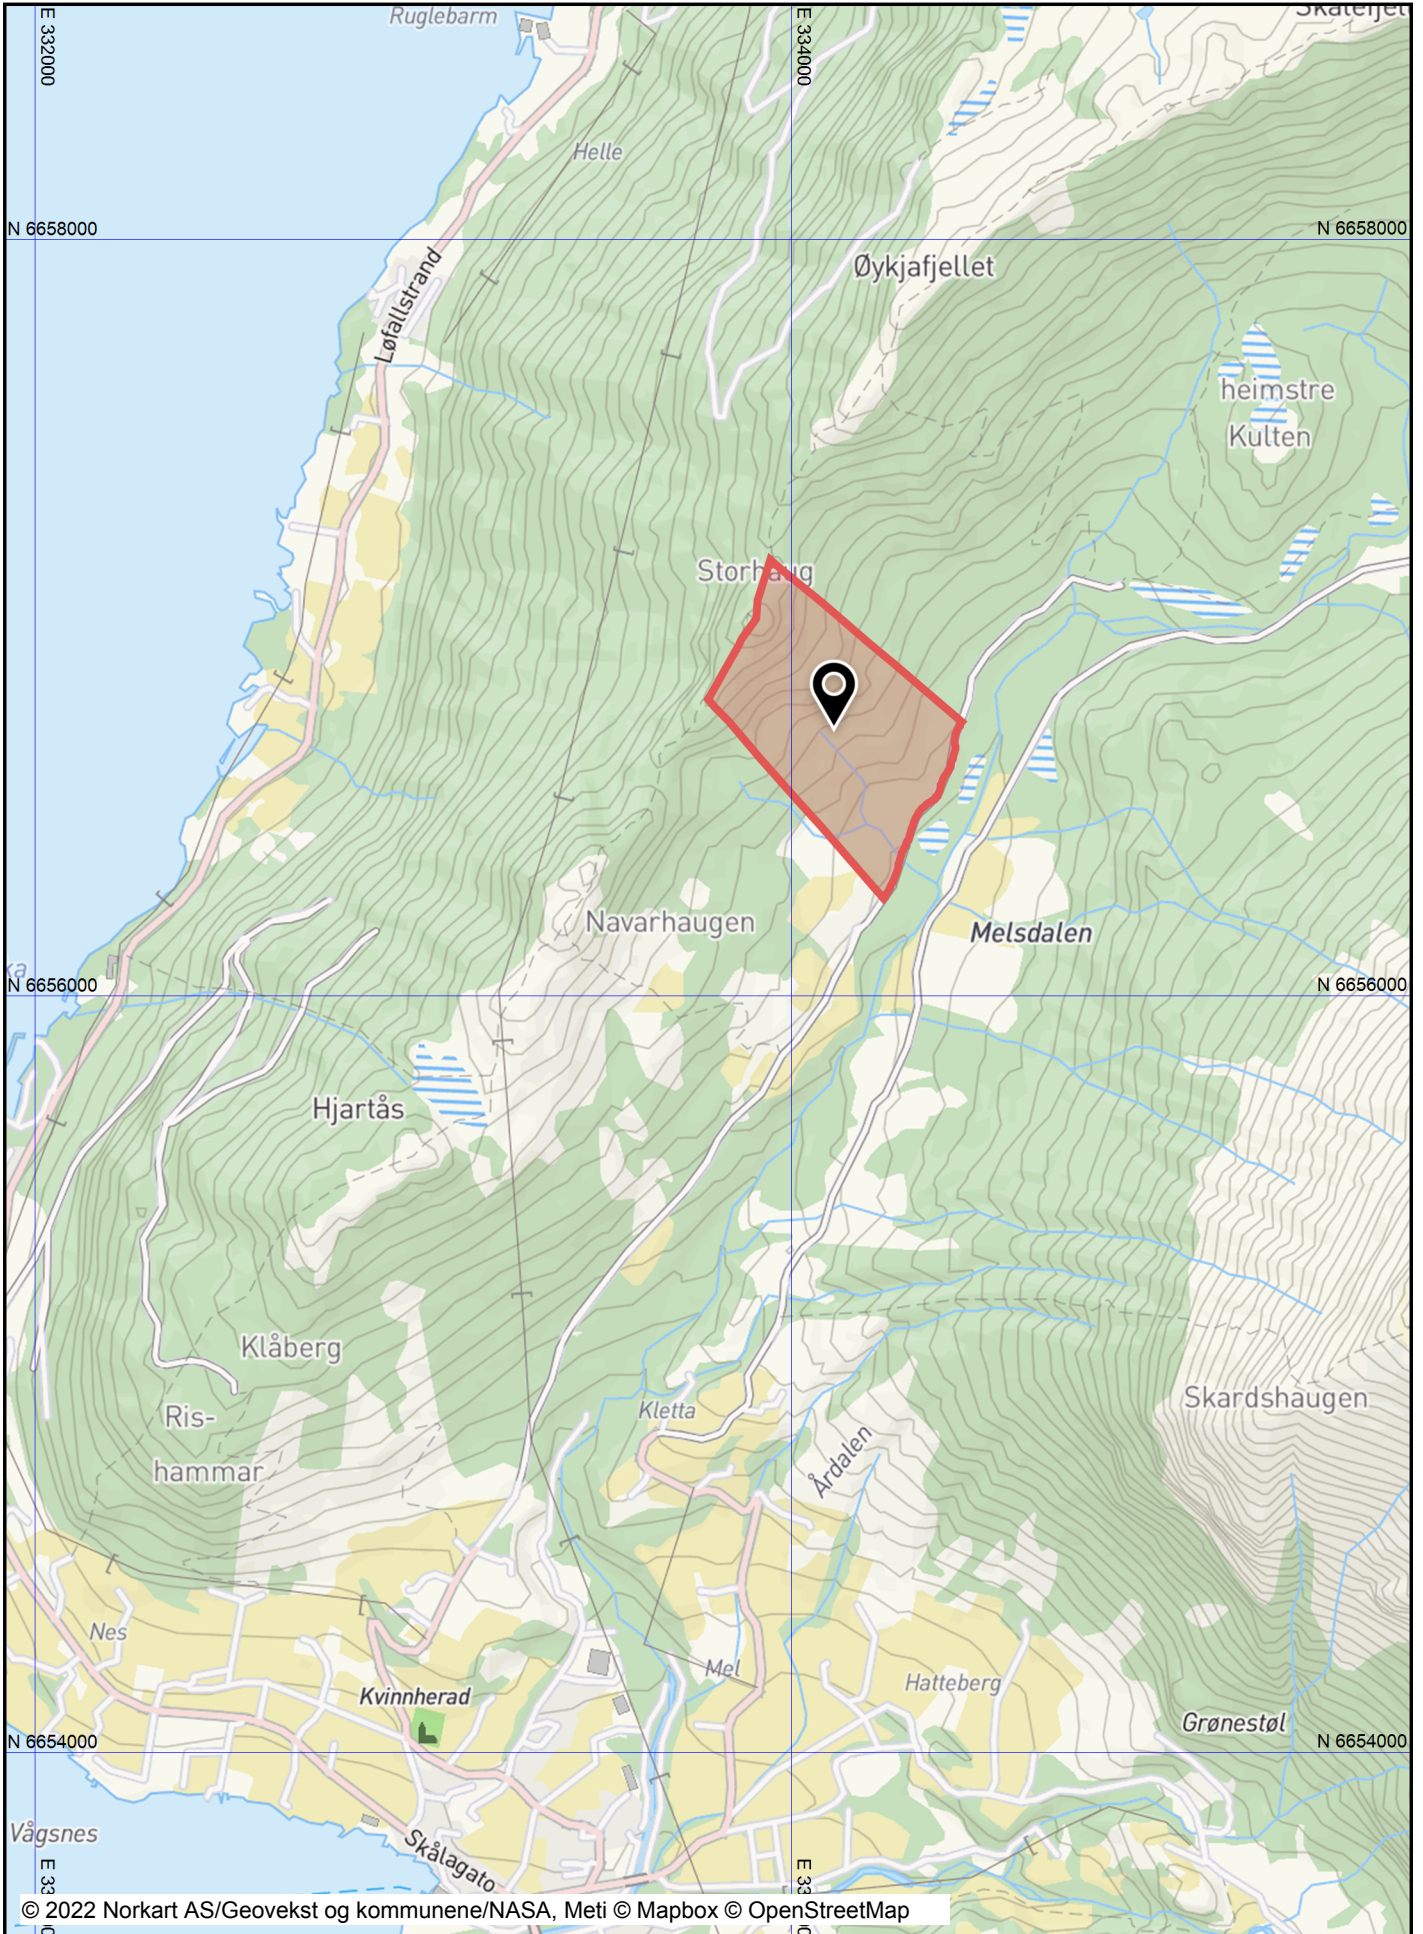

83/1

Dato: 11.03.2022

Målestokk: 1:20000

Koordinatsystem: UTM 32N

**Tegnforklaring**

A large, empty rectangular box with a thin black border, occupying most of the page. It is intended for a drawing or explanation related to the 'Tegnforklaring' (Diagram Explanation) section.